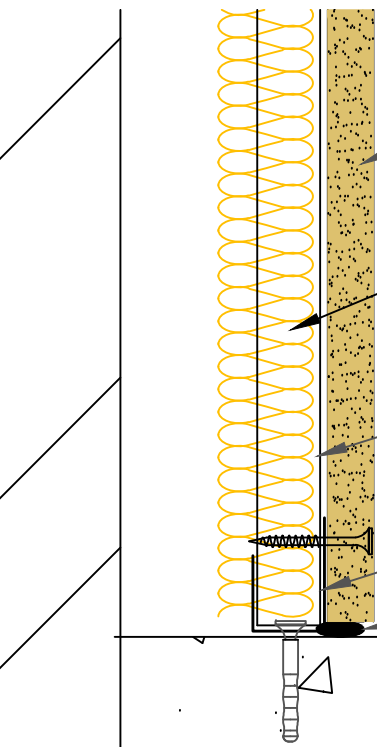

Fixing Brackets at 800mm centres
 AH185 = 75mm Leg
 AH186 = 125mm Leg
 AH175 = 175mm Leg

SPEEDLINE Drywall Screws

15mm British Gypsum Gyproc WallBoard

25mm APR

SPEEDLINE SWL507 Wall Liner at 600mm centres

SPEEDLINE SWL60 Perimeter Track Fixed to Floor at 600mm centres with suitable fixing

SPEEDLINE Intumescent Sealant

CDR No: DATE: 22/10/19 Details to be read in conjunction with project specification guidelines

WALL LINING SYSTEM - WL507-B-52(25)

All performance data and system specifications are for systems constructed with materials & components as shown. The inclusion or substitution of any other manufacturers materials or components could invalidate test data and system performance and permission must be given in writing by SIG PLC.